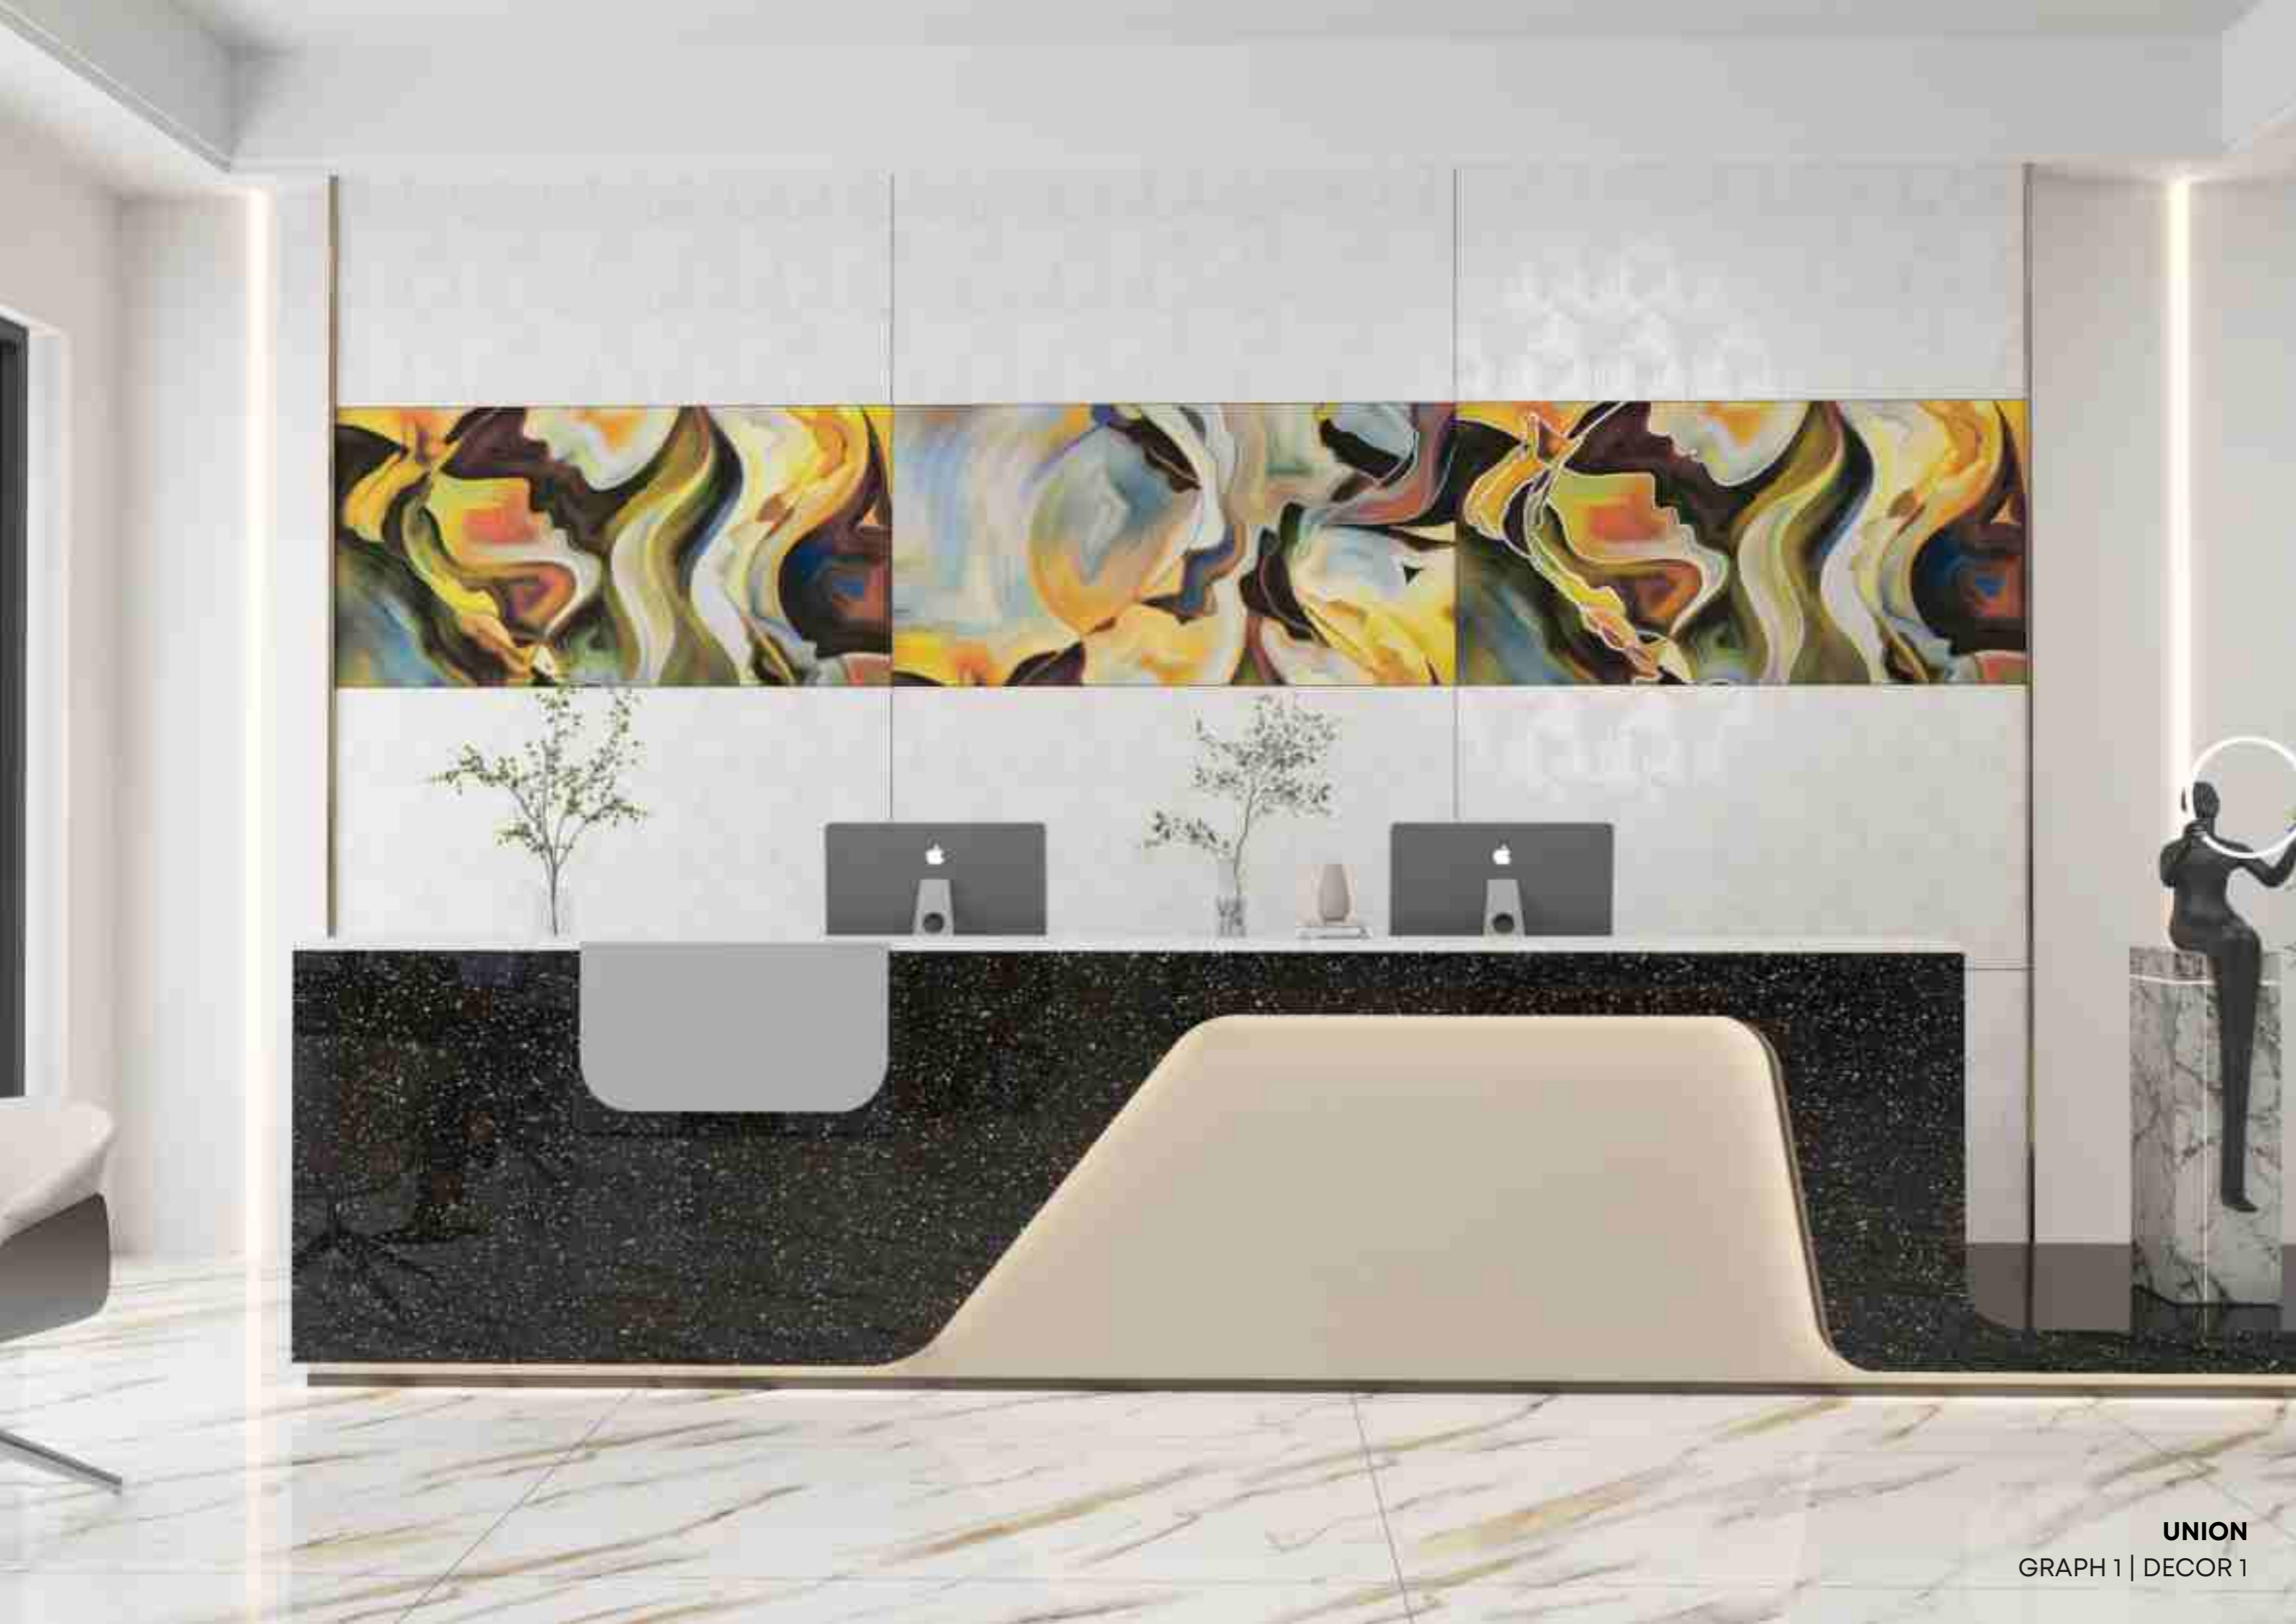

TOPIC GRIS

RANDOM : 04

HIGH
STRENGTH

CHEMICAL
RESISTANCE

STAIN
RESISTANT

EASY
TO CLEAN

**600x
1200mm**

CARVING FINISH